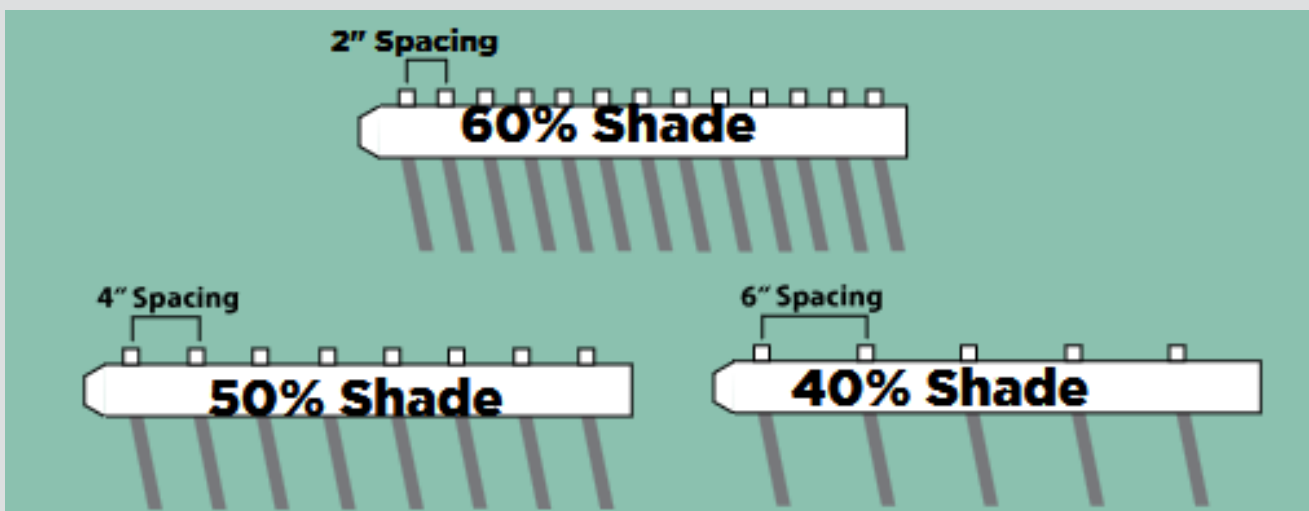

TECHNICAL SPECIFICATIONS

Classic Series lattice is engineered to meet or exceed most local, state, and national building codes.

The Elitewood™ Classic Series components feature seamless consistency among all components giving homeowners a fashion sensible backyard environment.

CHOOSE YOUR COVERAGE